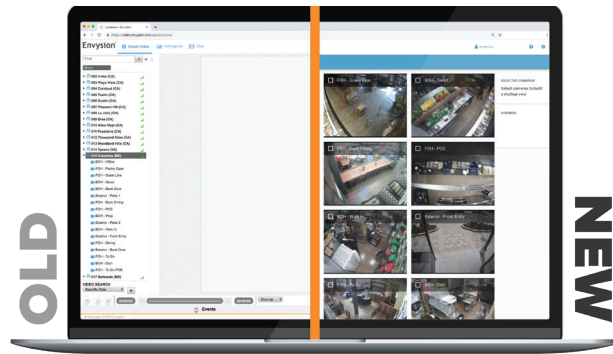

# 83% of GPS YTD Audit Results are Theft

**What does a thief cost you?** Our customers value cases from \$4,000 to \$15,000 each. Increased awareness of theft and impropriety in your stores is essential to protecting your bottom line, and Envision is helping drive your management team to action. The proof is in the numbers, and **these great results come from auditing just 270 of your 411 stores.**

## See Beneath the Data with Video

Envision makes it easy to verify suspicious activity by showing exactly what happened.

Our new video experience allows your team to get more done, *faster*. A streamlined user interface and tighter, more intuitive controls allow you to focus on your stores rather than individual cameras and DVRs.