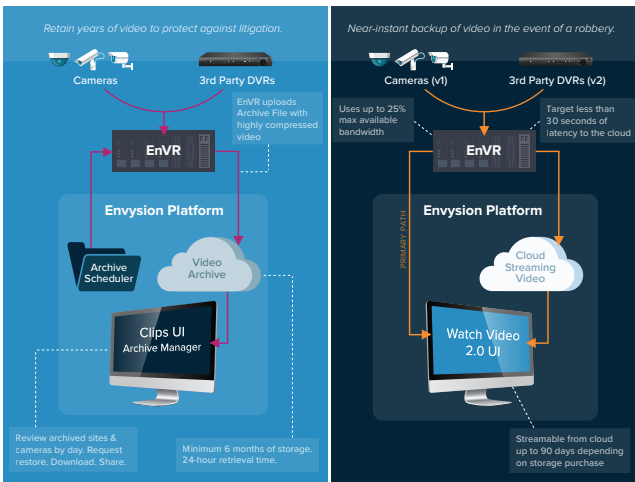

Cloud Storage Solutions

You will soon have new options for protecting your business with cloud storage: One provides a near-instant **off-site upload of temporary video** in the event of a robbery. The other provides **years of video retention** to protect against potential litigation.