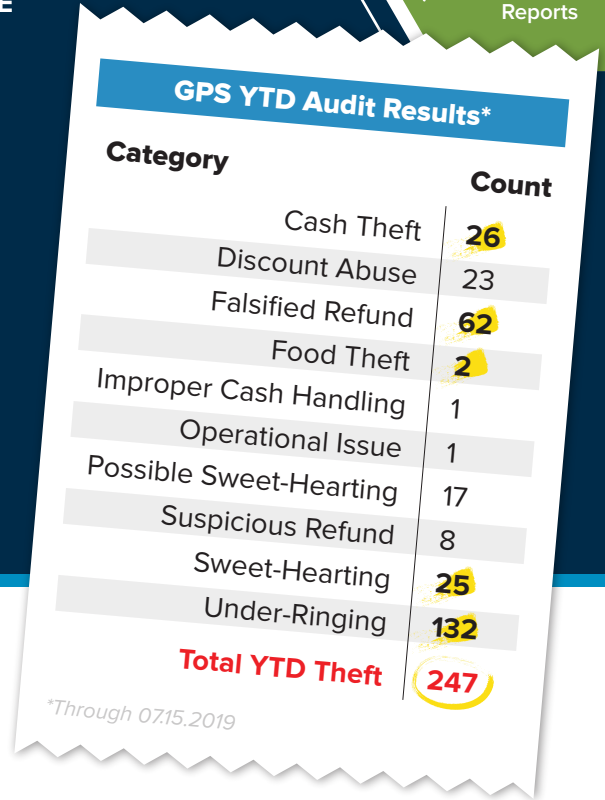

# 83% of GPS YTD Audit Results are Theft

**What does a thief cost you?** Our customers value cases from \$4,000 to \$15,000 each. Increased awareness of theft and impropriety in your stores is essential to protecting your bottom line, and Envision is helping drive your management team to action. The proof is in the numbers, and **these great results come from auditing just 270 of your 411 stores.**

## See Beneath the Data with Video

Envision makes it easy to verify suspicious activity by showing exactly what happened.

Our new video experience allows your team to get more done, *faster*. A streamlined user interface and tighter, more intuitive controls allow you to focus on your stores rather than individual cameras and DVRs.