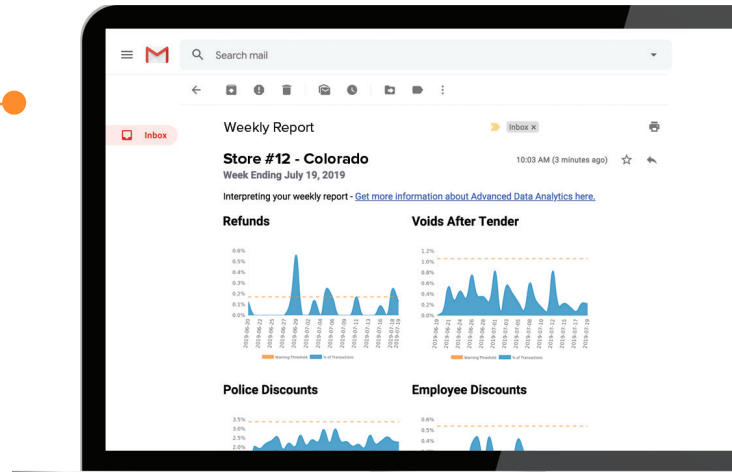

Features Coming Soon

Our team of subject matter experts has walked in your shoes and knows the challenges you face. We're constantly working on new solutions to help you solve problems, be more productive, and exceed expectations. **Here's what you have to look forward to.**

Go Deeper with Your Data

We know the importance of data to the success of your stores, and we're always looking for ways to expand what you can do with it. We'll send you weekly insights to surface trends in your stores, highlighting potential areas of concern and specific transactions to review.