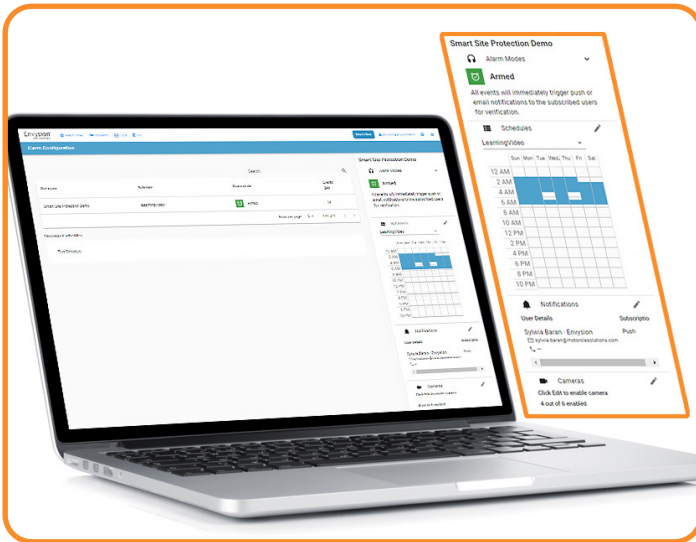

### 95% of Alarms are False<sup>1</sup>

Incremental false alarms fees add up quickly. Avoid involving emergency personnel unnecessarily with Smart Site Protection. Personalize your own workflow for receiving and reacting to push notifications for instant verification and quick response.

**Smart Site Protection, technology that works best, when you're not watching.**

<sup>1</sup> According to the US Department of Justice

TRUSTED BY NAMES YOU KNOW

Generate alert activations and manage a master schedule for multiple store locations with similar hours of operation.