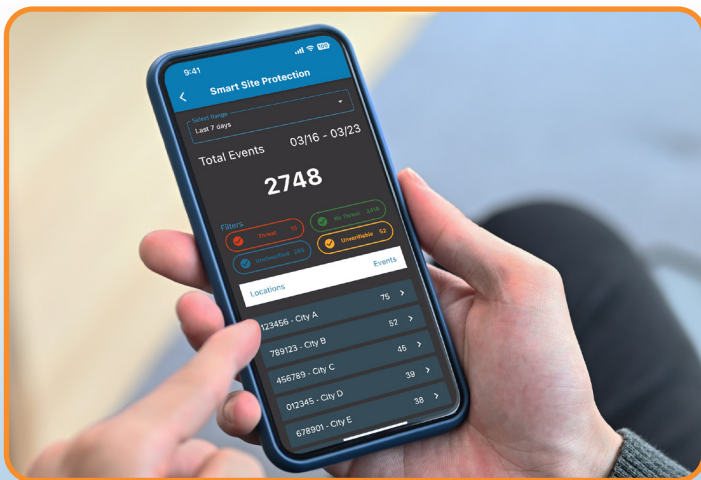

### 95% of Alarms are False<sup>1</sup>

Incremental false alarms fees add up quickly. Avoid involving emergency personnel unnecessarily with Smart Site Protection. Personalize your own workflow for receiving and reacting to push notifications for instant verification and quick response.

**Smart Site Protection, technology that works best, when you're not watching.**

<sup>1</sup> According to the US Department of Justice

TRUSTED BY NAMES YOU KNOW

Generate alert activations and manage a master schedule for multiple store locations with similar hours of operation.

Envision's cloud-based technology intelligently detects and masks out high volumes of non-person activity to improve video filtering.

Self-verify and classify alarm events as 'No Threat' or 'Yes Threat.'