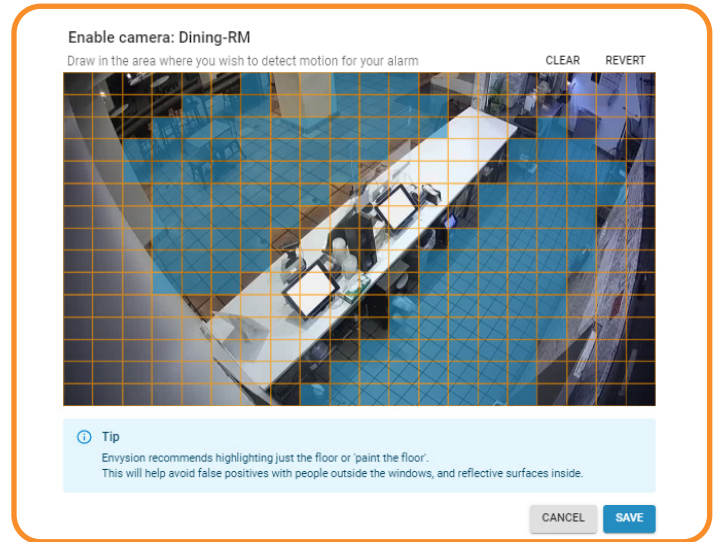

Envision's cloud-based technology intelligently detects and masks out high volumes of non-person activity to improve video filtering.

Self-verify and classify alarm events as 'No Threat' or 'Yes Threat.'